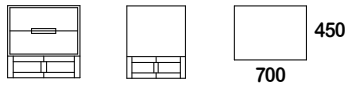

henley.

BEDSIDE

HN70B

- : SPECIFICATION
- : Structure// Solid American Oak & timber veneer
- : Range// Sideboard, bedside & coffee table models
- : STAIN/UPHOLSTERY/FINISH
- : Selection of timber stains & Dulux paint colours// Mix & match finishes// Tasmanian Oak available
- : Australian Designed & Made