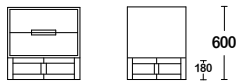

henley.

BEDSIDE

HN70B

- : SPECIFICATION
- : Structure// Solid American Oak & timber veneer
- : Range// Sideboard, bedside & coffee table models
- : STAIN/UPHOLSTERY/FINISH
- : Selection of timber stains & Dulux paint colours// Mix & match finishes// Tasmanian Oak available
- : Australian Designed & Made