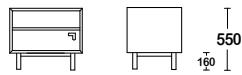

isla.

BEDSIDE

IS60

IS60B

: SPECIFICATION

Structure// Solid American Oak
& 2pk Polyurethane laminated
timber veneer
Range// With or without drawer

: STAIN/UPHOLSTERY/FINISH

Selection of timber stains &
Dulux paint colours// Mix &
match finishes// Tasmanian Oak
available