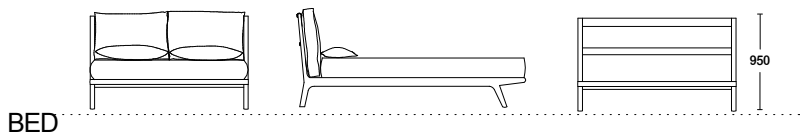

markus .

- SPECIFICATION
- Structure// Solid American Oak with dual slat base
- Sizes// To suite Australian mattress specifications (mattress not included)
- Bedhead// Removable cushion(s)
- STAIN/UPHOLSTERY/FINISH
- Bedhead upholstered in fabric or leather// Variety of stains available// Optional stain matching
- Custom sizes available
- Australian Designed & Made

*Please note that dimensions are approximate and can differ based on upholstery & the natural expansion/contraction of timber. NTS.