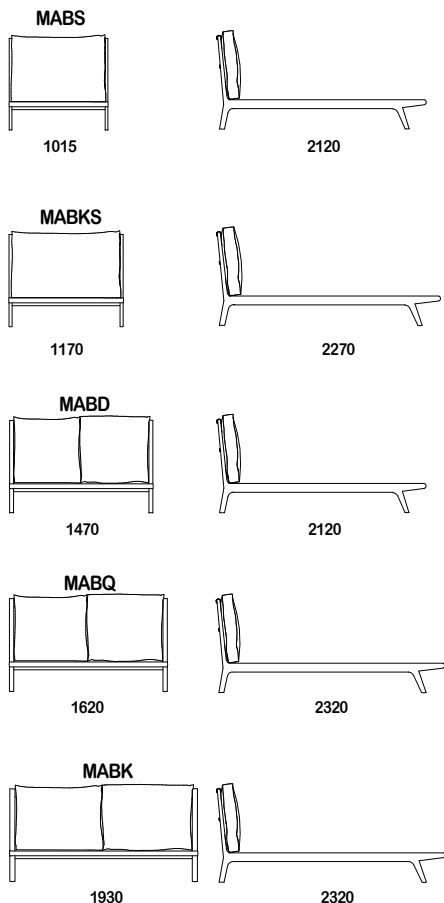

markus .

- SPECIFICATION
- Structure// Solid American Oak with dual slat base
- Sizes// To suite Australian mattress specifications (mattress not included)
- Bedhead// Removable cushion(s)
- STAIN/UPHOLSTERY/FINISH
- Bedhead upholstered in fabric or leather// Variety of stains available// Optional stain matching
- Custom sizes available
- Australian Designed & Made

*Please note that dimensions are approximate and can differ based on upholstery & the natural expansion/contraction of timber. NTS.