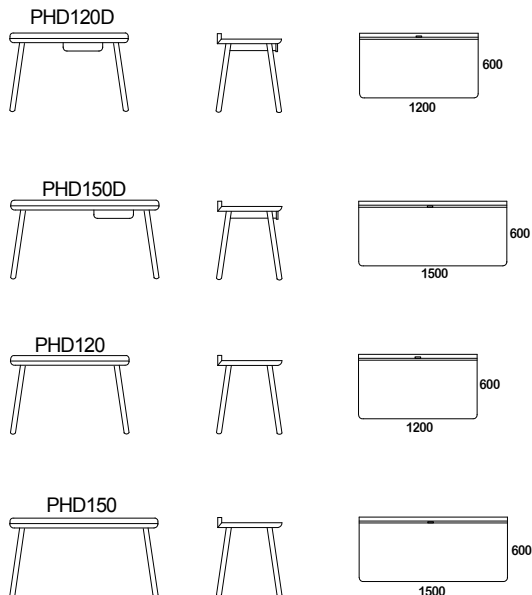

phil.

DESK

- SPECIFICATION
- Structure// Solid American Oak// With or without self closing drawer// Stool, table & sideboard models available// Optional modesty panel
- STAIN/UPHOLSTERY/FINISH
- Variety of stains available// Optional stain matching or 2PK poly-lacquered paint finish// Mix and match finishes// Tasmanian Oak available
- Custom sizes available
- Australian Designed & Made