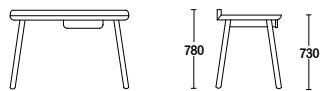

phil.

DESK

- SPECIFICATION
- Structure// Solid American Oak// With or without self closing drawer// Stool, table & sideboard models available// Optional modesty panel
- STAIN/UPHOLSTERY/FINISH
- Variety of stains available// Optional stain matching or 2PK poly-lacquered paint finish// Mix and match finishes// Tasmanian Oak available
- Custom sizes available
- Australian Designed & Made