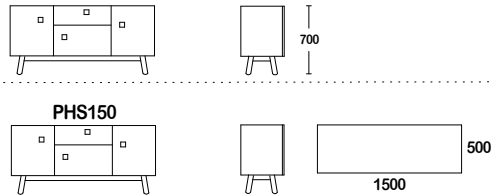

phil.

LOW TV

SIDEBOARD

· SPECIFICATION

· Structure// Solid American Oak & veneered Polyurethane laminated timber// Door & drawer options// Dresser, bedside, desk & table models available

· STAIN/UPHOLSTERY/FINISH