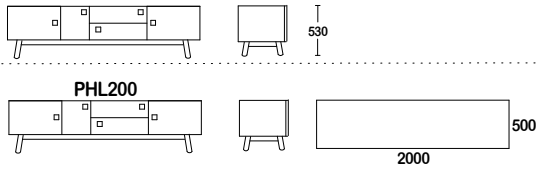

phil.

LOW TV

SIDEBOARD

· SPECIFICATION

· Structure// Solid American Oak & veneered Polyurethane laminated timber// Door & drawer options// Dresser, bedside, desk & table models available

· STAIN/UPHOLSTERY/FINISH