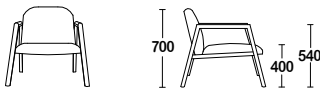

stella.

CHAIR

STELLA

: SPECIFICATION

: Structure// Solid American
: Oak with upholstered seat &
: back

: STAIN/UPHOLSTERY/FINISH

: Fully upholstered in Fabric
: or Leather// Variety of stains
: available// Optional stain
: matching