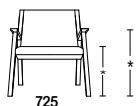

ari & ari up.

ARMCHAIR

ari

715

ari up

715

- : SPECIFICATION
- : Structure// Solid American Oak w/ webbing
- : Seat & Back// Foam core w/ Dacron
- : Sizes// Standard 665H & 'UP' 715H models
- : STAIN/UPHOLSTERY/FINISH
- : Fully upholstered in Fabric or Leather// Selection of stains or Tasmanian Oak available
- : Australian Designed & Made