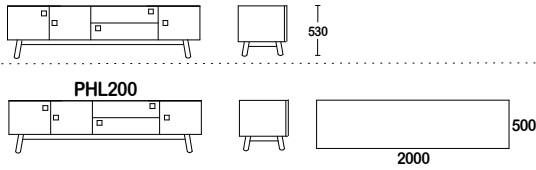

phil.

LOW TV

SIDEBOARD

SPECIFICATION

Structure// Solid American Oak
& 2pk Polyurethane laminated
timber veneer
Range// Sideboard, ETU, desk &
table models

STAIN/UPHOLSTERY/FINISH
Selection of timber stains &
Dulux paint colours// Mix & match
finishes// Tasmanian Oak available