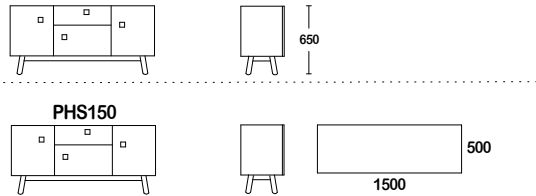

phil.

LOW TV

SIDEBOARD

SPECIFICATION

Structure// Solid American Oak
& 2pk Polyurethane laminated
timber veneer
Range// Sideboard, ETU, desk &
table models

STAIN/UPHOLSTERY/FINISH
Selection of timber stains &
Dulux paint colours// Mix & match
finishes// Tasmanian Oak available