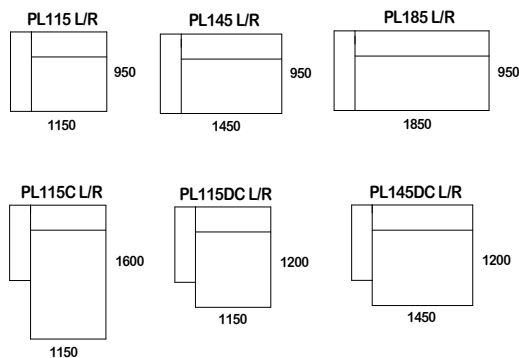

end piece

SPECIFICATION

Structure// Solid hardwood, sprung base, webbed back & Super-Lock system
Seat & Back// Stacked foam w/ Dacron
Legs// Glides

STAIN/UPHOLSTERY/FINISH
Upholstered in your choice of plain fabric// Optional scatter cushion(s)

Australian Designed & Made.