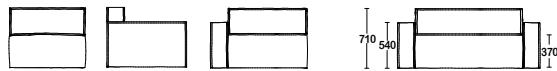

play.

SOFA

MODULAR L/R armless

end piece

SPECIFICATION

Structure// Solid hardwood, sprung base, webbed back & Super-Lock system
 Seat & Back// Stacked foam w/ Dacron
 Legs// Glides

STAIN/UPHOLSTERY/FINISH
 Upholstered in your choice of plain fabric// Optional scatter cushion(s)