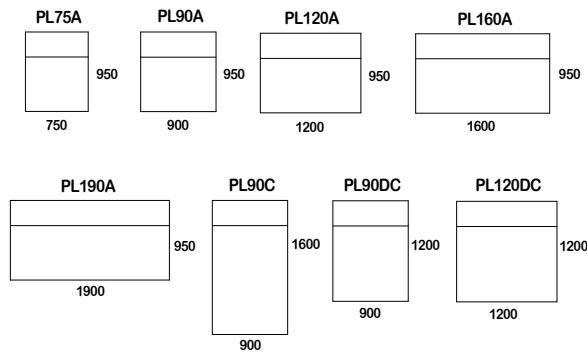

play.

SOFA

MODULAR L/R armless

end piece

SPECIFICATION

Structure// Solid hardwood, sprung base, webbed back & Super-Lock system
 Seat & Back// Stacked foam w/ Dacron
 Legs// Glides

STAIN/UPHOLSTERY/FINISH
 Upholstered in your choice of plain fabric// Optional scatter cushion(s)

Australian Designed & Made.

play.

CORNER L/R

PL95CN

PL115CN L/R

PLCNAN L/R

PL145CN L/R

PL185CN L/R

PL120DCN

OTTOMANS

PLO90RE

PLO120RE

PLO90SQ

PLO120SQ

PLO60RO

PLO80RO

PLO100RO

PLO120RO

MODULAR

SPECIFICATION

// The PLAY is a series of freestanding and modular "crash out" seating elements based on a fun and free-formed concept

// Its design does not follow a solid line and its modular pieces may not meet exactly at every stitch and form, keeping to its PLAYful character