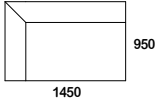

Australian Designed & Made.

play.

CORNER L/R

PL95CN

PL115CN L/R

PLCNAN L/R

PL145CN L/R

PL185CN L/R