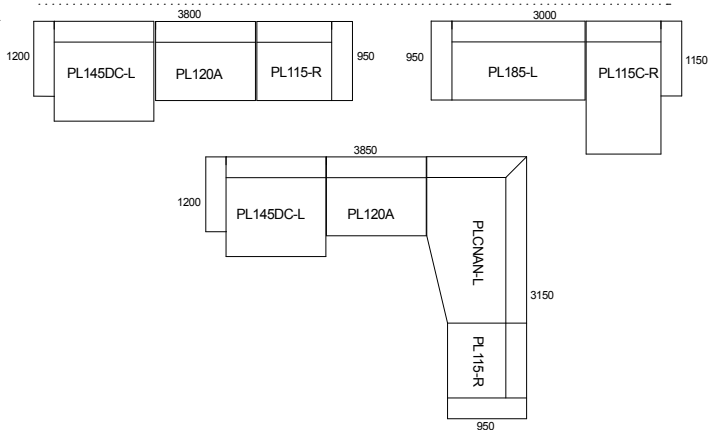

PL120DCN

OTTOMANS

PLO90RE

PLO120RE

PLO90SQ

PLO120SQ

PLO60RO

PLO80RO

PLO100RO

PLO120RO

MODULAR

SPECIFICATION

// The PLAY is a series of freestanding and modular "crash out" seating elements based on a fun and free-formed concept

// Its design does not follow a solid line and its modular pieces may not meet exactly at every stitch and form, keeping to its PLAYful character