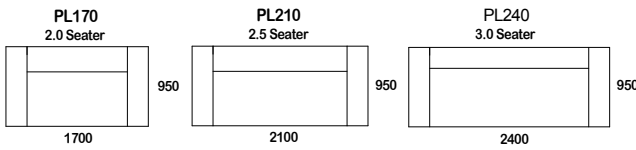

play.

SOFA

MODULAR L/R armless

end piece

SPECIFICATION

Structure// Solid hardwood, sprung base, webbed back & Super-Lock system
 Seat & Back// Stacked foam w/ Dacron
 Legs// Glides

STAIN/UPHOLSTERY/FINISH
 Upholstered in your choice of plain fabric// Optional scatter cushion(s)

Australian Designed & Made.

play.

CORNER L/R

PL95CN

PL115CN L/R

PLCNAN L/R

PL145CN L/R

PL185CN L/R