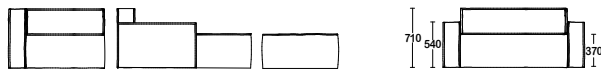

CORNER L/R

PL95CN

PL115CN L/R

PLCNAN L/R