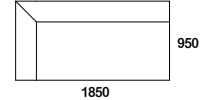

Australian Designed & Made.

play.

CORNER L/R

PL95CN

PL115CN L/R

PLCNAN L/R

PL145CN L/R

PL185CN L/R