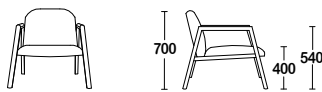

stella.

CHAIR

STELLA

- : SPECIFICATION
- : Structure// Solid American
- : Oak // High density foam w/
- : Dacron overlay // Upholstered
- : seat & back

- : STAIN/UPHOLSTERY/FINISH
- : Upholstered in Fabric or
- : Leather// Mix&Match upholstery//
- : Selection of timber stains//
- : Tasmanian Oak available