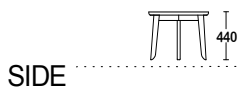

trio. (marble)

- : SPECIFICATION
- : Structure// Solid American Oak
- : Range// Side & coffee table models
- : STAIN/UPHOLSTERY/FINISH
- : Selection of timber stains & marble finishes// Mix & match finishes// Tasmanian Oak available// Available with Timber top
- : Australian Designed & Made