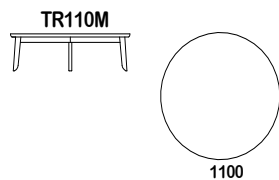

trio. (marble)

- : SPECIFICATION
- : Structure// Solid American Oak
- : Range// Side & coffee table models
- : STAIN/UPHOLSTERY/FINISH
- : Selection of timber stains & marble finishes// Mix & match finishes// Tasmanian Oak available// Available with Timber top
- : Australian Designed & Made