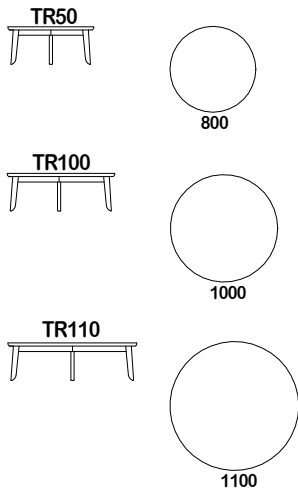

# trio. (timber)

- : SPECIFICATION
- : Structure// Solid American Oak
- : Range// Side & coffee table models
- : STAIN/UPHOLSTERY/FINISH
- : Selection of timber stains// Mix & match finishes// Tasmanian Oak available// Available with Marble top
- : Australian Designed & Made

\*Please note that dimensions are approximate and can differ based on the natural expansion/contraction of timber. NTS.

# trio. (marble)

- : SPECIFICATION
- : Structure// Solid American Oak
- : Range// Side & coffee table models
- : STAIN/UPHOLSTERY/FINISH
- : Selection of timber stains & marble finishes// Mix & match finishes// Tasmanian Oak available// Available with Timber top
- : Australian Designed & Made