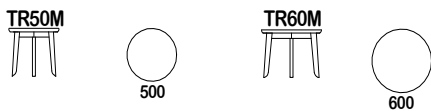

trio. (marble)

- : SPECIFICATION
- : Structure// Solid American Oak
- : Range// Side & coffee table models
- : STAIN/UPHOLSTERY/FINISH
- : Selection of timber stains & marble finishes// Mix & match finishes// Tasmanian Oak available// Available with Timber top
- : Australian Designed & Made