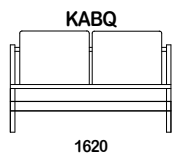

kaiya.

: SPECIFICATION

Structure// Solid American Oak
w/ dual slat support
Sizes// To suit standard
Australian mattress sizes
Bed head// Removable panels

: STAIN/UPHOLSTERY/FINISH

Bed head available in rattan,
timber, fabric or leather//
Selection of timber stains//
Tasmanian Oak available