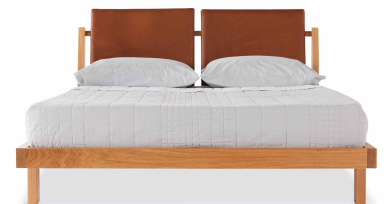

kaiya.

: SPECIFICATION

Structure// Solid American Oak
w/ dual slat support
Sizes// To suit standard
Australian mattress sizes
Bed head// Removable panels

: STAIN/UPHOLSTERY/FINISH

Bed head available in rattan,
timber, fabric or leather//
Selection of timber stains//
Tasmanian Oak available

: Australian Designed & Made

*Please note that dimensions are approximate & can differ based on upholstery & the natural expansion/contraction of timber. NTS.