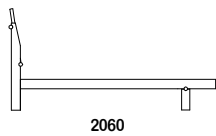

kaiya.

: SPECIFICATION

Structure// Solid American Oak
w/ dual slat support
Sizes// To suit standard
Australian mattress sizes
Bed head// Removable panels

: STAIN/UPHOLSTERY/FINISH

Bed head available in rattan,
timber, fabric or leather//
Selection of timber stains//
Tasmanian Oak available