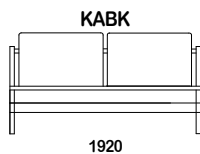

kaiya.

: SPECIFICATION

Structure// Solid American Oak
w/ dual slat support
Sizes// To suit standard
Australian mattress sizes
Bed head// Removable panels

: STAIN/UPHOLSTERY/FINISH

Bed head available in rattan,
timber, fabric or leather//
Selection of timber stains//
Tasmanian Oak available