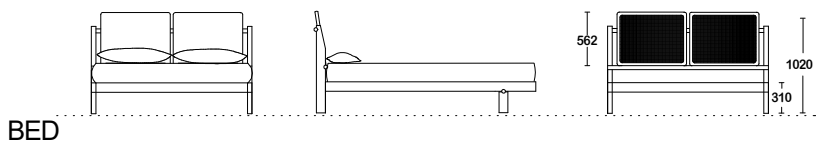

kaiya.

: SPECIFICATION

Structure// Solid American Oak
w/ dual slat support
Sizes// To suit standard
Australian mattress sizes
Bed head// Removable panels

: STAIN/UPHOLSTERY/FINISH

Bed head available in rattan,
timber, fabric or leather//
Selection of timber stains//
Tasmanian Oak available