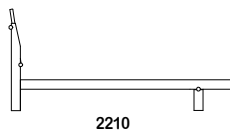

kaiya.

: SPECIFICATION

Structure// Solid American Oak
w/ dual slat support
Sizes// To suit standard
Australian mattress sizes
Bed head// Removable panels

: STAIN/UPHOLSTERY/FINISH

Bed head available in rattan,
timber, fabric or leather//
Selection of timber stains//
Tasmanian Oak available