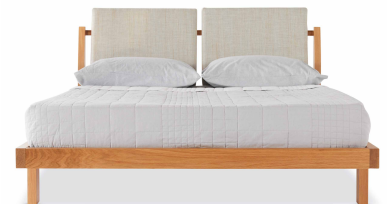

kaiya.

: SPECIFICATION

Structure// Solid American Oak
w/ dual slat support
Sizes// To suit standard
Australian mattress sizes
Bed head// Removable panels

: STAIN/UPHOLSTERY/FINISH

Bed head available in rattan,
timber, fabric or leather//
Selection of timber stains//
Tasmanian Oak available

: Australian Designed & Made

*Please note that dimensions are approximate & can differ based on upholstery & the natural expansion/contraction of timber. NTS.