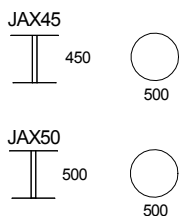

jaxon.

SPECIFICATION
Structure// Powder coated steel

STAIN/UPHOLSTERY/FINISH
Your choice of Dulux Duralloy powder coat colour

Custom sizes available

Australian Designed & Made