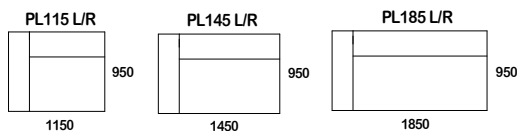

SPECIFICATION

Structure// Solid Plywood & timber, sprung base, webbed back & Super-Lock system
Seat & Back// Stacked foam w/ Dacron
Legs// Glides

STAIN/UPHOLSTERY/FINISH
Upholstered in your choice of plain fabric// Optional scatter cushion(s)

Australian Designed & Made.

*Please note that dimensions are approximate and can differ based on your upholstery selection or presentation. NTS.