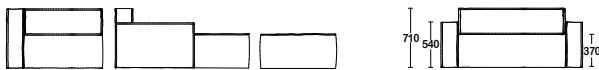

play.

SOFA

MODULAR L/R
armless

end piece

SPECIFICATION

Structure// Solid Plywood & timber, sprung base, webbed back & Super-Lock system
Seat & Back// Stacked foam w/ Dacron
Legs// Glides

STAIN/UPHOLSTERY/FINISH
Upholstered in your choice of plain fabric// Optional scatter cushion(s)

Australian Designed & Made.

*Please note that dimensions are approximate and can differ based on your upholstery selection or presentation. NTS.

play.

CORNER L/R

OTTOMANS

MODULAR

SPECIFICATION

// The PLAY is a series of freestanding and modular "crash out" seating elements based on a fun and free-formed concept