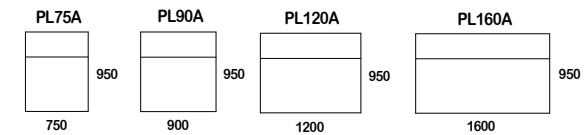

MODULAR L/R
armless

end piece