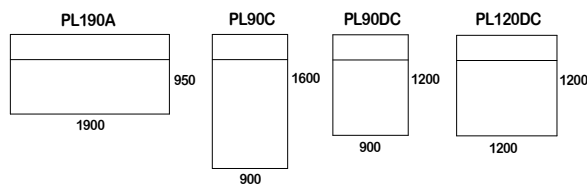

MODULAR L/R
armless

end piece