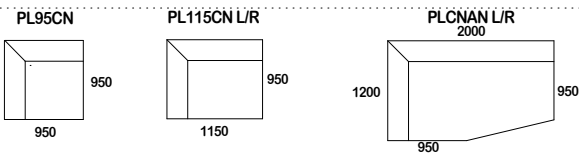

Australian Designed & Made.

*Please note that dimensions are approximate and can differ based on your upholstery selection or presentation. NTS.

play.

CORNER L/R

OTTOMANS

MODULAR

SPECIFICATION

// The PLAY is a series of freestanding and modular "crash out" seating elements based on a fun and free-formed concept