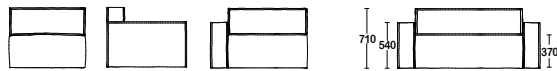

play.

SOFA

MODULAR L/R
armless

end piece

SPECIFICATION

Structure// Solid Plywood & timber, sprung base, webbed back & Super-Lock system
Seat & Back// Stacked foam w/ Dacron
Legs// Glides

STAIN/UPHOLSTERY/FINISH
Upholstered in your choice of plain fabric// Optional scatter cushion(s)

Australian Designed & Made.

*Please note that dimensions are approximate and can differ based on your upholstery selection or presentation. NTS.

play.

CORNER L/R

OTTOMANS

MODULAR

SPECIFICATION

// The PLAY is a series of freestanding and modular "crash out" seating elements based on a fun and free-formed concept