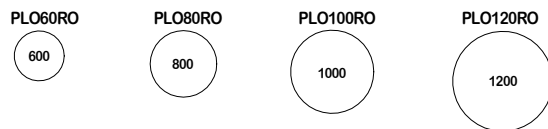

Australian Designed & Made.

*Please note that dimensions are approximate and can differ based on your upholstery selection or presentation. NTS.

play.

CORNER L/R

OTTOMANS

MODULAR

SPECIFICATION

// The PLAY is a series of freestanding and modular "crash out" seating elements based on a fun and free-formed concept