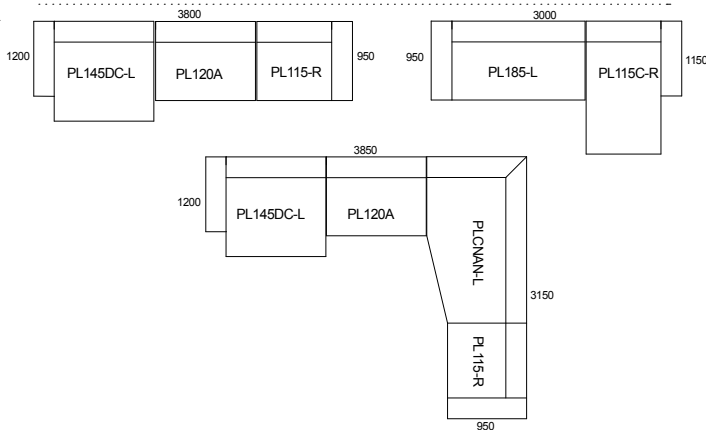

Australian Designed & Made.

*Please note that dimensions are approximate and can differ based on your upholstery selection or presentation. NTS.

play.

CORNER L/R

OTTOMANS

MODULAR

SPECIFICATION

// The PLAY is a series of freestanding and modular "crash out" seating elements based on a fun and free-formed concept