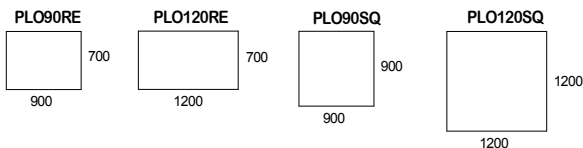

Australian Designed & Made.

*Please note that dimensions are approximate and can differ based on your upholstery selection or presentation. NTS.

play.

CORNER L/R

OTTOMANS

MODULAR

SPECIFICATION

// The PLAY is a series of freestanding and modular "crash out" seating elements based on a fun and free-formed concept