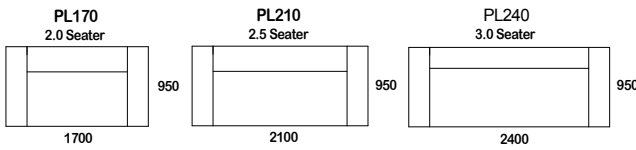

play.

SOFA

MODULAR L/R
armless

end piece

SPECIFICATION

Structure// Solid Plywood & timber, sprung base, webbed back & Super-Lock system
Seat & Back// Stacked foam w/ Dacron
Legs// Glides

STAIN/UPHOLSTERY/FINISH
Upholstered in your choice of plain fabric// Optional scatter cushion(s)

Australian Designed & Made.

*Please note that dimensions are approximate and can differ based on your upholstery selection or presentation. NTS.

play.

CORNER L/R

OTTOMANS

MODULAR

SPECIFICATION

// The PLAY is a series of freestanding and modular "crash out" seating elements based on a fun and free-formed concept