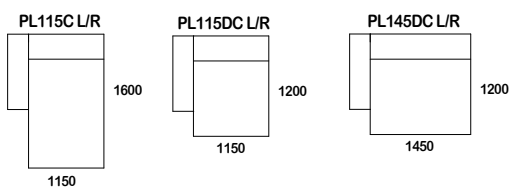

play.

SOFA

MODULAR L/R
armless

end piece

SPECIFICATION

Structure// Solid Plywood & timber, sprung base, webbed back & Super-Lock system
Seat & Back// Stacked foam w/ Dacron
Legs// Glides

STAIN/UPHOLSTERY/FINISH
Upholstered in your choice of plain fabric// Optional scatter cushion(s)

Australian Designed & Made.

*Please note that dimensions are approximate and can differ based on your upholstery selection or presentation. NTS.

play.

CORNER L/R

OTTOMANS

MODULAR

SPECIFICATION

// The PLAY is a series of freestanding and modular "crash out" seating elements based on a fun and free-formed concept