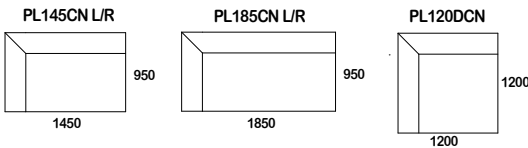

Australian Designed & Made.

*Please note that dimensions are approximate and can differ based on your upholstery selection or presentation. NTS.

play.

CORNER L/R

OTTOMANS

MODULAR

SPECIFICATION

// The PLAY is a series of freestanding and modular "crash out" seating elements based on a fun and free-formed concept