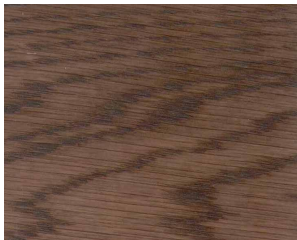

timber.

stain&tint guide

AMERICAN OAK

Also known as White Oak.

Appearance// Has a tight grain pattern that tends to run in a V shape. Colour is yellowish which becomes more prominent with age and light exposure. Beautiful knots & grains. Ghost Marks common. Not to be confused with European Oak.

Sustainably farmed & sourced in America.

// whiskey

//KEEP IT AUSTRALIAN

TASMANIAN OAK

Also known as Victorian/Mountain Ash or Stringy Bark

Appearance// Ranges from very light to medium browns often with a pink hue. The grain tends to run straight and close through the timber

Naturally grown & sourced in Australia