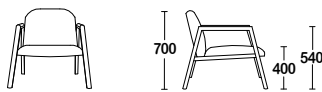

# stella.

CHAIR

STELLA

: SPECIFICATION

: Structure// Solid American  
: Oak // High density foam w/  
: Dacron overlay // Upholstered  
: seat & back

: STAIN/UPHOLSTERY/FINISH  
: Upholstered in Fabric or  
: Leather// Mix&Match upholstery//  
: Selection of timber stains//  
: Tasmanian Oak available