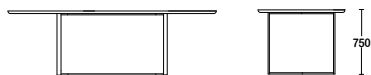

# blake.

TABLE

: SPECIFICATION  
: Structure// Solid American Oak  
: top w/ Mannex Black steel base  
:  
: STAIN/UPHOLSTERY/FINISH  
: Selection of timber stains//  
: Dulux Duralloy powder coat//  
: Tasmanian Oak available  
:  
: Australian Designed & Made