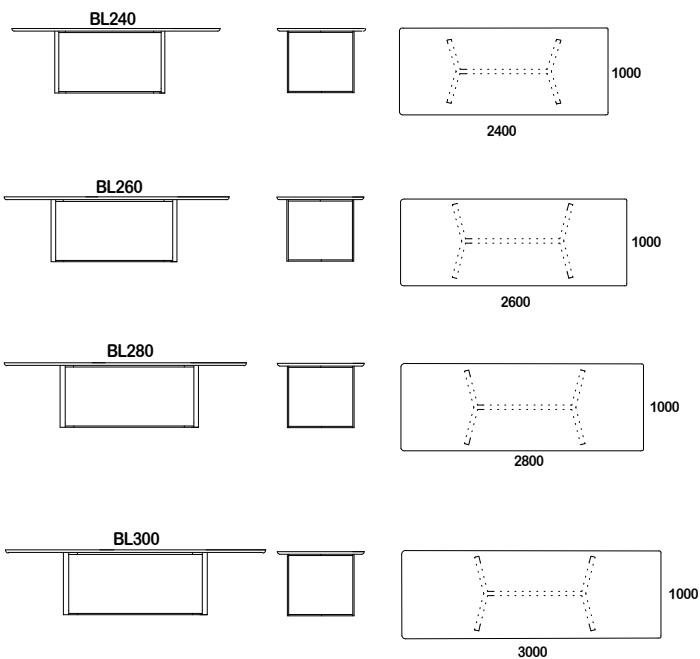

# blake.

TABLE

: SPECIFICATION  
: Structure// Solid American Oak  
: top w/ Mannex Black steel base  
:  
: STAIN/UPHOLSTERY/FINISH  
: Selection of timber stains//  
: Dulux Duralloy powder coat//  
: Tasmanian Oak available  
:  
: Australian Designed & Made