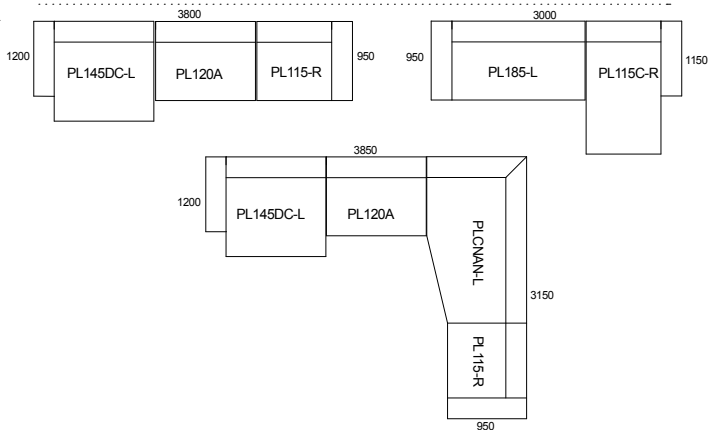

Australian Designed & Made.

*Please note that dimensions are approximate and can differ based on your upholstery selection or presentation. NTS.

play.

CORNER L/R

OTTOMANS

MODULAR

SPECIFICATION

// The PLAY is a series of freestanding and modular "crash out" seating elements based on a fun and free-formed concept