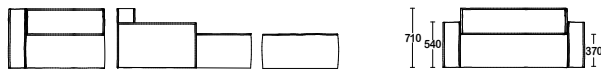

play.

SOFA

MODULAR L/R armless

end piece

SPECIFICATION

Structure// Solid Plywood & timber, sprung base, webbed back & Super-Lock system
 Seat & Back// Stacked foam w/ Dacron
 Legs// Glides

STAIN/UPHOLSTERY/FINISH
 Upholstered in your choice of plain fabric// Optional scatter cushion(s)

Australian Designed & Made.

*Please note that dimensions are approximate and can differ based on your upholstery selection or presentation. NTS.

play.

CORNER L/R

OTTOMANS

MODULAR

SPECIFICATION

// The PLAY is a series of freestanding and modular "crash out" seating elements based on a fun and free-formed concept