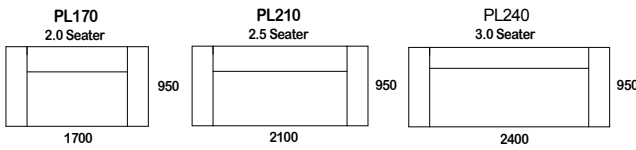

play.

SOFA

MODULAR L/R armless

end piece

SPECIFICATION

Structure// Solid Plywood & timber, sprung base, webbed back & Super-Lock system
 Seat & Back// Stacked foam w/ Dacron
 Legs// Glides

STAIN/UPHOLSTERY/FINISH
 Upholstered in your choice of plain fabric// Optional scatter cushion(s)

Australian Designed & Made.

*Please note that dimensions are approximate and can differ based on your upholstery selection or presentation. NTS.

play.

CORNER L/R

OTTOMANS

MODULAR

SPECIFICATION

// The PLAY is a series of freestanding and modular "crash out" seating elements based on a fun and free-formed concept