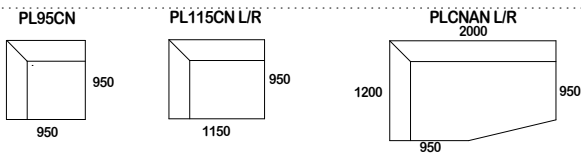

Australian Designed & Made.

*Please note that dimensions are approximate and can differ based on your upholstery selection or presentation. NTS.

play.

CORNER L/R

OTTOMANS

MODULAR

SPECIFICATION

// The PLAY is a series of freestanding and modular "crash out" seating elements based on a fun and free-formed concept