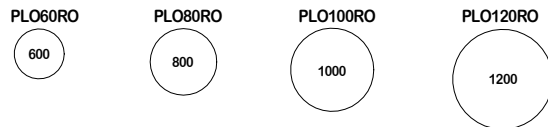

Australian Designed & Made.

*Please note that dimensions are approximate and can differ based on your upholstery selection or presentation. NTS.

play.

CORNER L/R

OTTOMANS

MODULAR

SPECIFICATION

// The PLAY is a series of freestanding and modular "crash out" seating elements based on a fun and free-formed concept