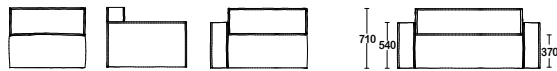

play.

SOFA

MODULAR L/R armless

end piece

SPECIFICATION

Structure// Solid Plywood & timber, sprung base, webbed back & Super-Lock system
 Seat & Back// Stacked foam w/ Dacron
 Legs// Glides

STAIN/UPHOLSTERY/FINISH
 Upholstered in your choice of plain fabric// Optional scatter cushion(s)

Australian Designed & Made.

*Please note that dimensions are approximate and can differ based on your upholstery selection or presentation. NTS.

play.

CORNER L/R

OTTOMANS

MODULAR

SPECIFICATION

// The PLAY is a series of freestanding and modular "crash out" seating elements based on a fun and free-formed concept