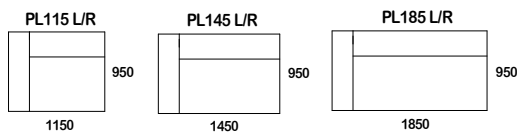

SPECIFICATION

Structure// Solid Plywood & timber, sprung base, webbed back & Super-Lock system
Seat & Back// Stacked foam w/ Dacron
Legs// Glides

STAIN/UPHOLSTERY/FINISH
Upholstered in your choice of plain fabric// Optional scatter cushion(s)

Australian Designed & Made.

*Please note that dimensions are approximate and can differ based on your upholstery selection or presentation. NTS.