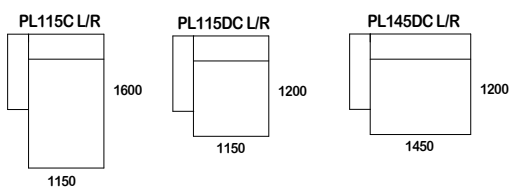

play.

SOFA

MODULAR L/R armless

end piece

SPECIFICATION

Structure// Solid Plywood & timber, sprung base, webbed back & Super-Lock system
 Seat & Back// Stacked foam w/ Dacron
 Legs// Glides

STAIN/UPHOLSTERY/FINISH
 Upholstered in your choice of plain fabric// Optional scatter cushion(s)

Australian Designed & Made.

*Please note that dimensions are approximate and can differ based on your upholstery selection or presentation. NTS.

play.

CORNER L/R

OTTOMANS

MODULAR

SPECIFICATION

// The PLAY is a series of freestanding and modular "crash out" seating elements based on a fun and free-formed concept