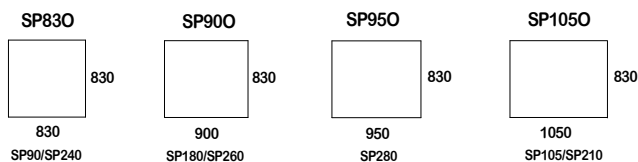

spencer.

ARMCHAIR

SOFA

OTTOMAN

suitable for models:

SP90/SP240

SP180/SP260

SP280