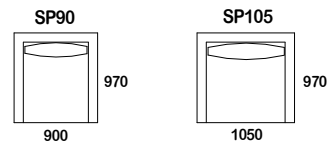

spencer.

ARMCHAIR

SOFA

OTTOMAN

suitable for models:

SP90/SP240

SP180/SP260

SP280