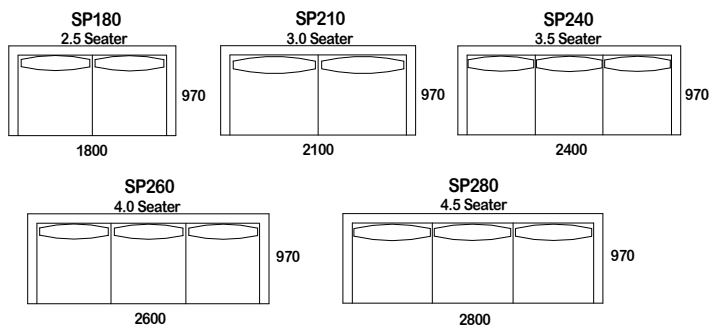

spencer.

ARMCHAIR

SOFA

OTTOMAN

suitable for models:

SP90/SP240

SP180/SP260

SP280

SP105/SP210

SPECIFICATION

Structure// Solid hardwood w/ sprung base
 Seat cushions// High density foam, Luxura top wrap & Dacron
 Back Cushions// Feather & Fibre
 Legs// Polished metal

STAIN/UPHOLSTERY/FINISH

Upholstered in fabric or leather// Selected powder coat colours// Available in modular or 900mm model// Optional scatter cushion(s) (recommended for SP105)

Australian Designed & Made.